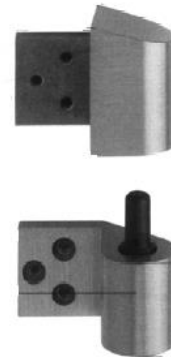

SENTINEL

DOOR CONTROLS, LLC

Aluminum Storefront Pivot Sets

S810 – ARCH – VISTAWALL STYLE - Handed

Sentinel's S800 Series Offset Pivots are used for both flush face frames installation and 1/8" recessed door applications. Pivots replace most major door manufacturers. Suitable for aluminum doors weighing up to 125 pounds. These pivots are engineered and design for durability and are easy to install.

Note: Order RH for Right Hand Applications and LH for Left Hand Applications.

Specifications:

- 3/4" offset pivots for aluminum doors and frames
- Vertical adjustment 1/8"
- Finish available in Aluminum and Dark Bronze

S816 – PITTCO/PPG STYLE - HANDED

S816U – US ALUMINUM - HANDED

S819 – 3/4" OFFSET INTERMEDIATE PIVOT - HANDED

S822 – 3/4" OFFSET INTERMEDIATE PIVOT - HANDED

**KBP – KAWNEER BOTTOM PIVOT
HANDED**

KTP – KAWNEER TOP PIVOT

**KIP – KAWNEER
INTERMEDIATE PIVOT**

Best Products! Best Selection! Best Customer Service!

Sentinel Door Controls

TEL. 800.327.7848 FAX 888.412.3667 www.sentineldoor.com sales@sentineldoor.com