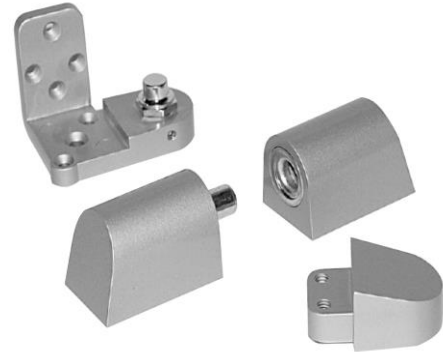

SENTINEL

DOOR CONTROLS, LLC

Aluminum Storefront Pivot Sets

S810 – ARCH – VISTAWALL STYLE - Handed

Sentinel's S800 Series Offset Pivots are used for both flush face frames installation and 1/8" recessed door applications. Pivots replace most major door manufacturers. Suitable for aluminum doors weighing up to 125 pounds. These pivots are engineered and design for durability and are easy to install.

Note: Order RH for Right Hand Applications and LH for Left Hand Applications.

Specifications:

- 3/4" offset pivots for aluminum doors and frames
- Vertical adjustment 1/8"
- Finish available in Aluminum and Dark Bronze

S812 – Vistawall – Arch Style

S813 – YKK STYLE - HANDED

S814 – ARMALITE STYLE - HANDED

Best Products! Best Selection! Best Customer Service!

Sentinel Door Controls

TEL. 800.327.7848 FAX 888.412.3667 www.sentineldoor.com sales@sentineldoor.com

Sentinel - Aluminum Storefront Pivot Sets Cont.

S816 – PITTCO/PPG STYLE - HANDED

S816U – US ALUMINUM - HANDED

S819 – 3/4" OFFSET INTERMEDIATE PIVOT - HANDED

S822 – 3/4" OFFSET INTERMEDIATE PIVOT - HANDED

**KBP – KAWNEER BOTTOM PIVOT
HANDED**