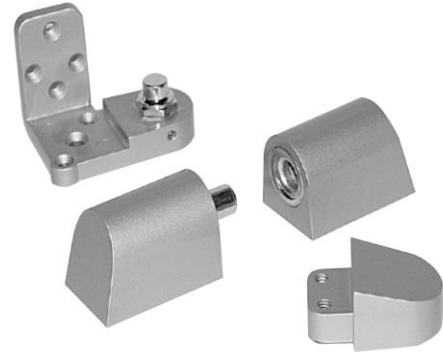

SENTINEL

DOOR CONTROLS, LLC

Aluminum Storefront Pivot Sets

S810 – ARCH – VISTAWALL STYLE - Handed

Sentinel's S800 Series Offset Pivots are used for both flush face frames installation and 1/8" recessed door applications. Pivots replace most major door manufacturers. Suitable for aluminum doors weighing up to 125 pounds. These pivots are engineered and design for durability and are easy to install.

Sentinel - Aluminum Storefront Pivot Sets Cont.

S816 – PITTCO/PPG STYLE - HANDED

S816U – US ALUMINUM - HANDED

S819 – 3/4" OFFSET INTERMEDIATE PIVOT - HANDED

S822 – 3/4" OFFSET INTERMEDIATE PIVOT - HANDED

**KBP – KAWNEER BOTTOM PIVOT
HANDED**

KTP – KAWNEER TOP PIVOT

Best Products! Best Selection! Best Customer Service!

Sentinel Door Controls

TEL. 800.327.7848 FAX 888.412.3667 www.sentineldoor.com sales@sentineldoor.com

Sentinel - Aluminum Storefront Pivot Sets Cont.

S816 – PITTCO/PPG STYLE - HANDED

S816U – US ALUMINUM - HANDED

S819 – 3/4" OFFSET INTERMEDIATE PIVOT - HANDED

S822 – 3/4" OFFSET INTERMEDIATE PIVOT - HANDED

**KBP – KAWNEER BOTTOM PIVOT
HANDED**

KTP – KAWNEER TOP PIVOT